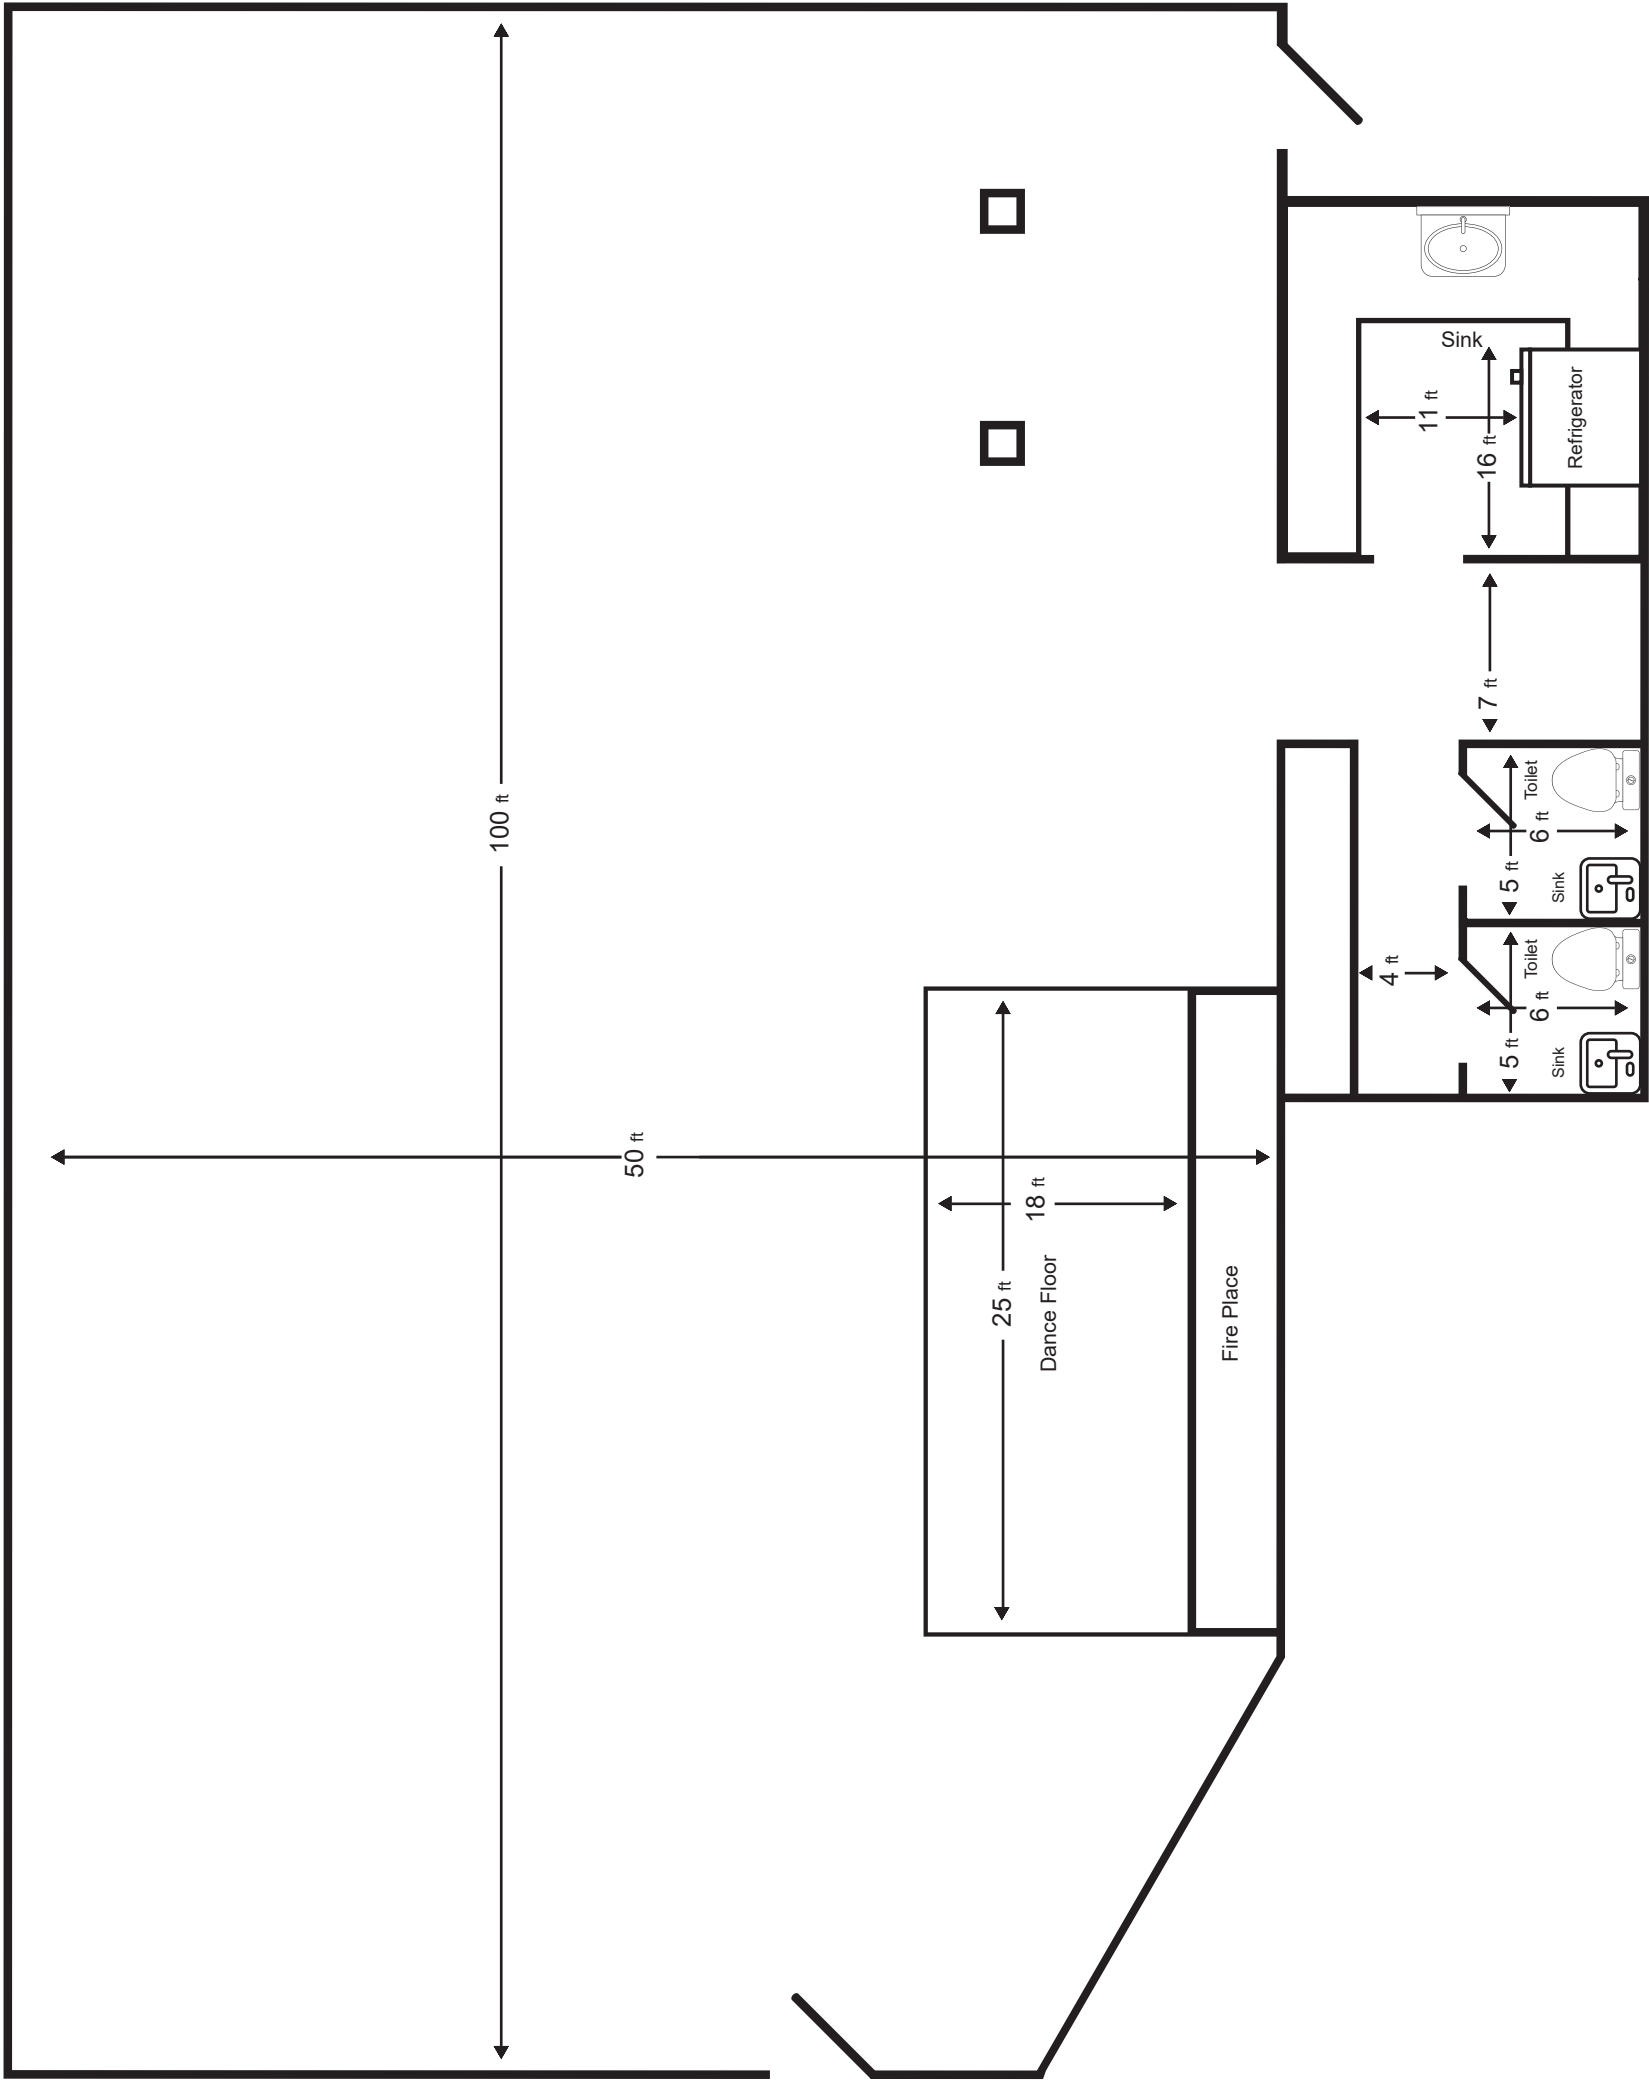

# Guadalajara Hall

## Banquet Style

72" Round Tables  
Maximum 225 People

## Classroom Style

Long Tables - 30" W x 8'L  
Maximum 205 people

## Theater Style

Maximum 250 people