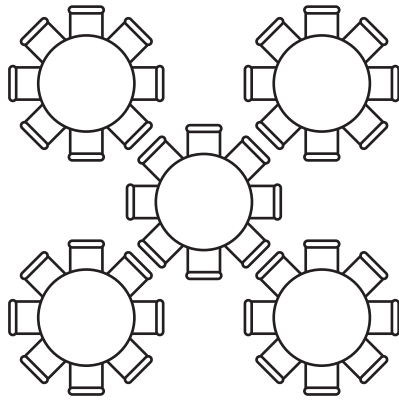

# Guadalajara Hall

## Banquet Style

72" Round Tables  
Maximum 225 People

## Classroom Style

Long Tables - 30" W x 8'L  
Maximum 205 people

## Theater Style

Maximum 250 people