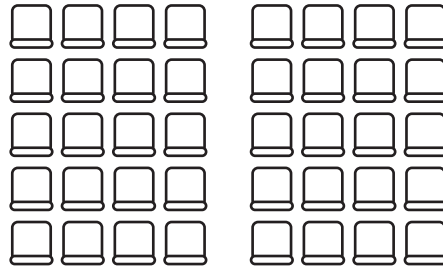

## Banquet Style

72" Round Tables  
Maximum 225 People

## Classroom Style

Long Tables - 30" W x 8'L  
Maximum 205 people

## Theater Style

Maximum 250 people